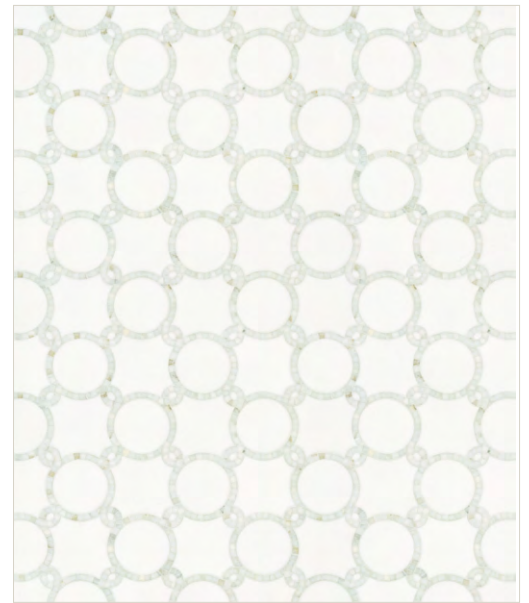

DQS
DIVINITY QUICK-SHIP
COLLECTION

MODULE : 0.69 s.f
IMAGE : 30" x 36"

HERA WARM

CALACATTA DORE (Polished)
WHITE THASSOS (Honed)

*HERA COLD

CARRARA VENATO (Honed)
WHITE THASSOS (Polished)

***SPECIAL ORDER CONDITIONS FOR QUICK-SHIP ITEMS:** 1. Special Order items will be effective once stock is gone. 2. Special Order lead time will take longer than Quick-Ship. 3. Orders should be at least 250 SF. 4. Once order is placed, it cannot be cancelled or returned. Ask for a sample prior to ordering to avoid client dissatisfaction. 5. 50% deposit is required before processing the order.

ZEUS WARM

CALACATTA DORE (Honed)
WHITE THASSOS (Honed)

MODULE : 0.90 s.f
IMAGE : 30" x 36"

ZEUS COLD

CARRARA VENATO (Honed)
WHITE THASSOS (Honed)

HERMES WARM

CALACATTA DORE (Polished)
WHITE THASSOS (Honed)

MODULE : 0.82 s.f
IMAGE : 30" x 36"

HERMES COLD

CARRARA VENATO (Honed)
WHITE THASSOS (Polished)

MODULE : 1.00 s.f
IMAGE : 30" x 36"

DEMETER WARM

CALACATTA DORE (Polished)
WHITE THASSOS (Polished)

DEMETER COLD

CARRARA VENATO (Polished)
WHITE THASSOS (Polished)

MODULE : 3-7/8" x 12" & 3-7/8" x 3-7/8"
 IMAGE : 3-7/8" x 32" & 3-7/8" x 3-7/8"

***APOLLO WARM BORDER & CORNER**

CALACATTA DORE (Polished), WHITE THASSOS (Honed)

***APOLLO COLD BORDER & CORNER**

CARRARA VENATO (Honed), WHITE THASSOS (Polished)