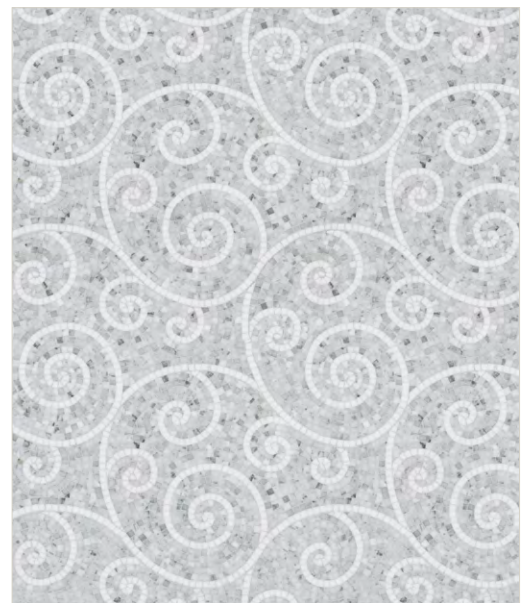

ODYSSEUS COLD

CARRARA VENATO (Honed)
WHITE THASSOS (Polished)