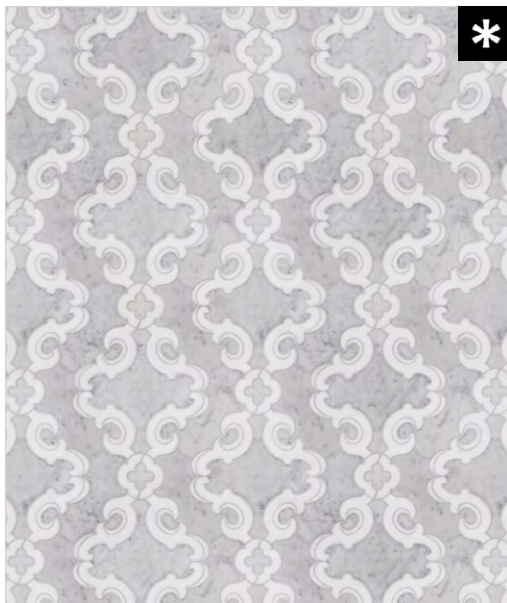

ODYSSEUS COLD

CARRARA VENATO (Honed)
WHITE THASSOS (Polished)