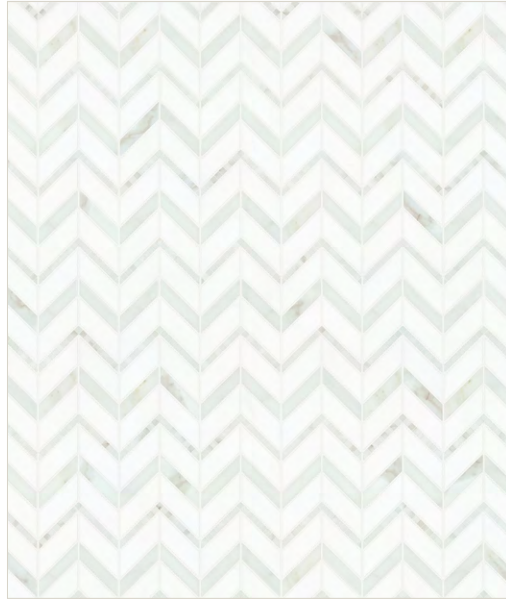

MODULE : 0.74 s.f
IMAGE : 30" x 36"

HEMERA WARM

CALACATTA DORE (Polished)
WHITE THASSOS (Honed)

*HEMERA COLD

CARRARA VENATO (Honed)
WHITE THASSOS (Polished)

***SPECIAL ORDER CONDITIONS FOR QUICK-SHIP ITEMS:** 1. Special Order items will be effective once stock is gone. 2. Special Order lead time will take longer than Quick-Ship. 3. Orders should be at least 250 SF. 4. Once order is placed, it cannot be cancelled or returned. Ask for a sample prior to ordering to avoid client dissatisfaction. 5. 50% deposit is required before processing the order.