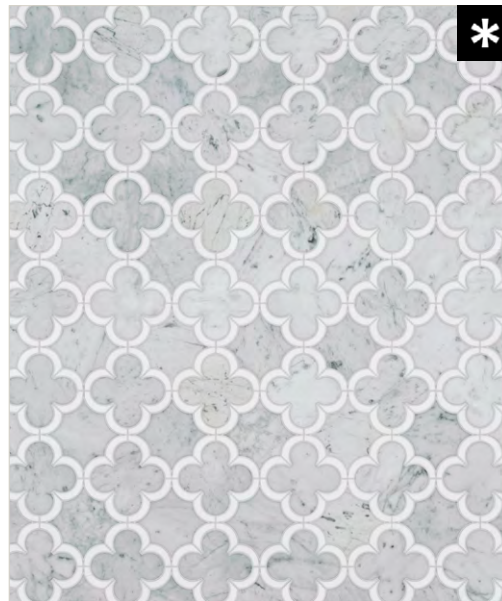

*HESTIA COLD

CARRARA VENATO (Polished)
WHITE THASSOS (Polished)