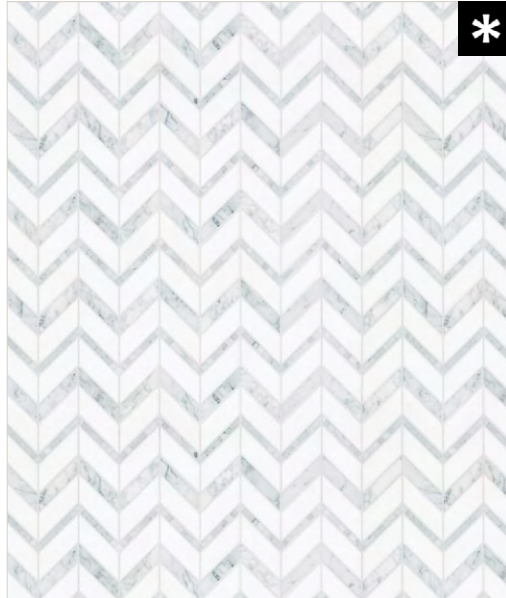

*ARES COLD

CARRARA VENATO (Polished)
WHITE THASSOS (Polished)

* The field can be cut to make 4-3/4"(H) borders.