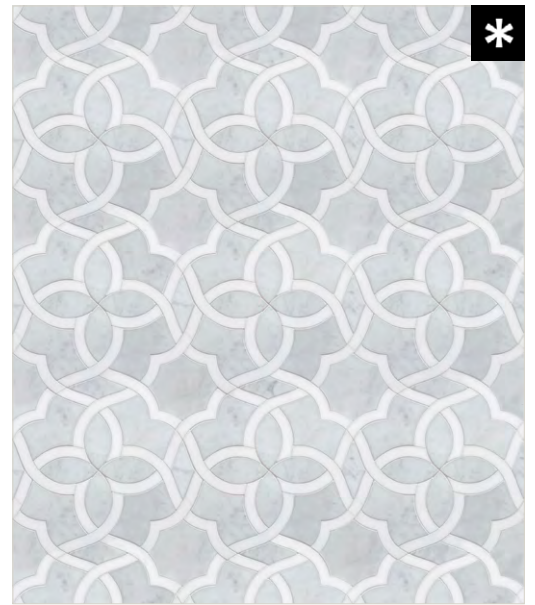

DQS
DIVINITY QUICK-SHIP
COLLECTION

MODULE : 0.69 s.f
IMAGE : 30" x 36"

HERA WARM

CALACATTA DORE (Polished)
WHITE THASSOS (Honed)

*HERA COLD

CARRARA VENATO (Honed)
WHITE THASSOS (Polished)

***SPECIAL ORDER CONDITIONS FOR QUICK-SHIP ITEMS:** 1. Special Order items will be effective once stock is gone. 2. Special Order lead time will take longer than Quick-Ship. 3. Orders should be at least 250 SF. 4. Once order is placed, it cannot be cancelled or returned. Ask for a sample prior to ordering to avoid client dissatisfaction. 5. 50% deposit is required before processing the order.

***EUROPA WARM BORDER & CORNER**

CALACATTA DORE (Polished), WHITE THASSOS (Honed)

***EUROPA COLD BORDER & CORNER**

CARRARA VENATO (Honed), WHITE THASSOS (Polished)

**CAN BE MADE-TO-ORDER, SEE OPAL A BORDER (SIMILAR, NOT SAME)*