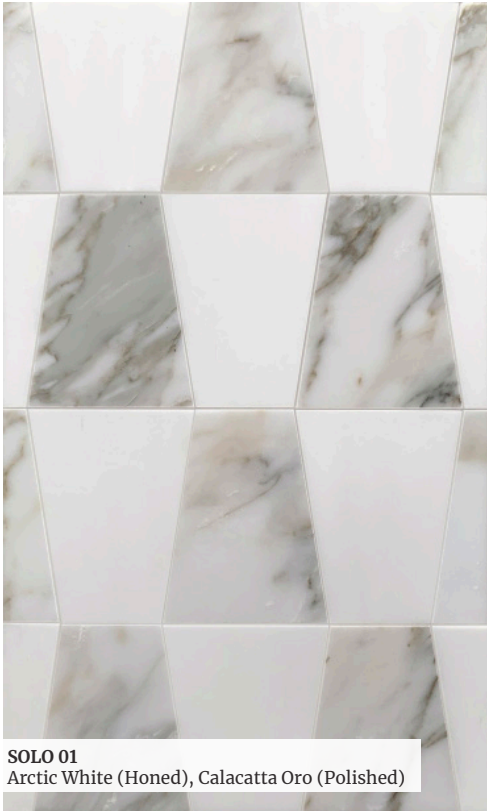

S O L O
COLLECTION

Revised June 2024

SOLO 01
Arctic White (Honed), Calacatta Oro (Polished)

SOLO 05
Sesamo (Honed)

SOLO 02 N
Arctic White, Bianco Carrara, Storm
Grey (All Polished)

* Cover Image: SOLO 05 featured in Gemma (Honed)
* Back Cover Image: SOLO 06 featured in Arctic White, Sesamo, Grigio, Vulcano, Nero Marquina (All Honed)

SOLO COLLECTION

A Fresh New Look !

Composed of 12 Water-Jet patterns available in all stones and/or Terrazzo. Solo is also available in Gem Glass but can't be mixed with other types of materials, should be all Gem Glass

*Pricing varies based on selected pattern & materials

PATTERNS

Images Shown: 12" X 20"

SOLO 01 \$\$

Module: 0.12 s.f.
(W. 4-1/8" X H. 5-1/4")

SOLO 02 N \$\$

Module: 0.11 s.f.
(W. 7-1/4" X H. 4-3/16")

SOLO 03 \$

SOLO 12
Arctic White (Polished) & Sesamo (Honed)

SOLO 03
Arctic White (Honed)

SOLO 06
Arctic White (Polished), Bianco Perlino
(Honed), Nero Marquina (Honed)

SOLO 06
Arctic White, Bianco Carrara, Bianco Perlino, Chantilly Grey, Storm Grey,
Nero Marquina (All Polished)